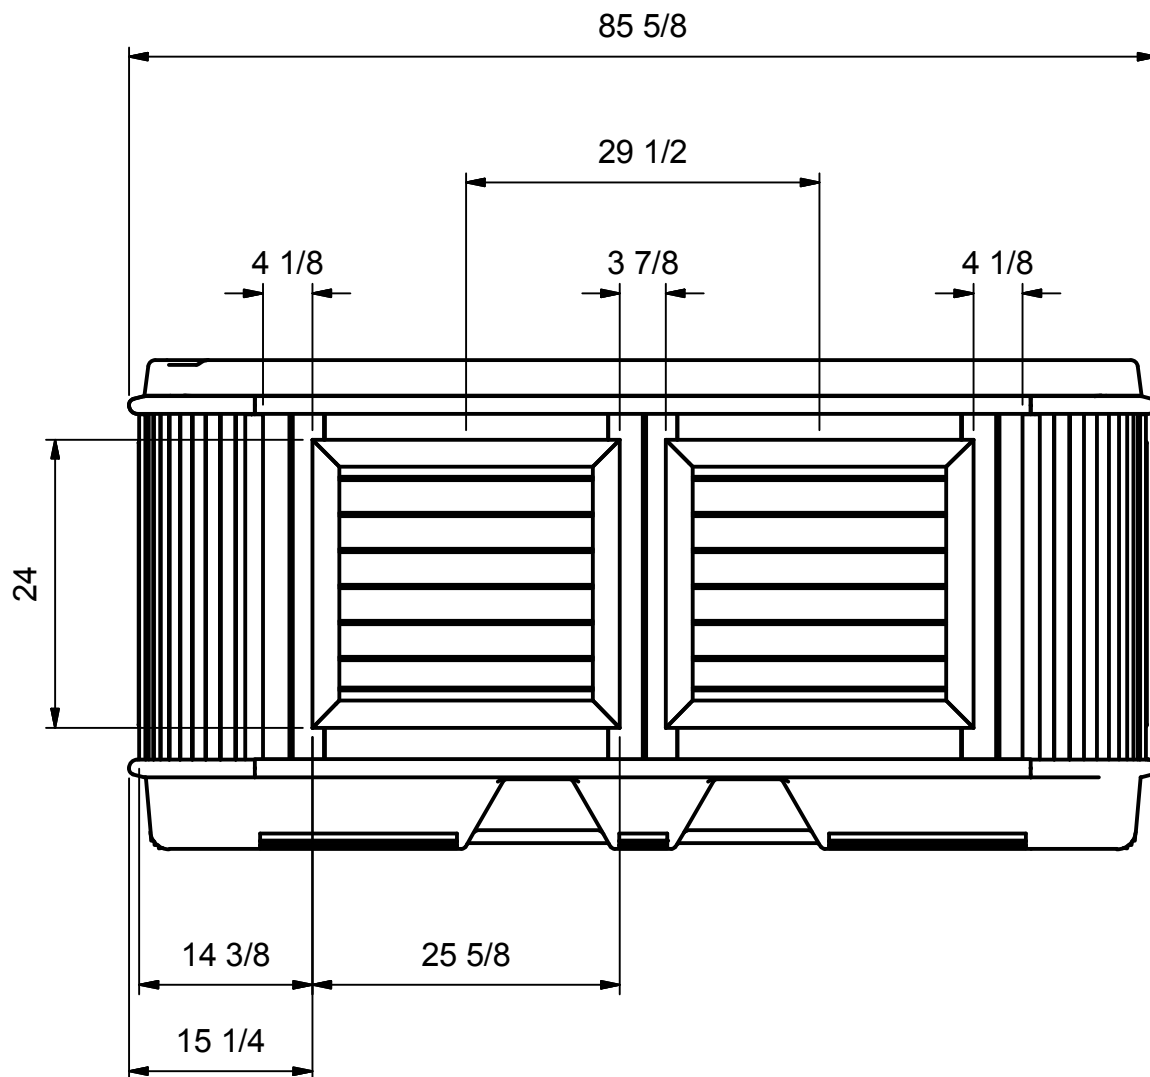

DIMENSIONS IN INCHES

*** DIMENSIONS ARE APPROXIMATE ***

DRAWN JLT	4/7/2016	Blue Falls Manufacturing Ltd.		
CHECKED		TITLE		
QA		7' SHELL_CABINET_FLOOR DIMENSIONS (in)		
MFG		SIZE	DWG NO	REV
APPROVED		A4		
		SCALE	SHEET 1 OF 3	

DIMENSIONS IN INCHES

*** DIMENSIONS ARE APPROXIMATE ***

DRAWN JLT	4/7/2016	Blue Falls Manufacturing Ltd.		
CHECKED				
QA		TITLE		
MFG		7' SHELL_CABINET_FLOOR DIMENSIONS (in)		
APPROVED		SIZE	DWG NO	REV
		A4		
		SCALE	SHEET 2 OF 3	

DIMENSIONS IN INCHES

*** DIMENSIONS ARE APPROXIMATE ***

DRAWN JLT	4/7/2016	Blue Falls Manufacturing Ltd.		
CHECKED		TITLE		
QA		7' SHELL_CABINET_FLOOR DIMENSIONS (in)		
MFG		SIZE	DWG NO	REV
APPROVED		A4		
		SCALE		SHEET 3 OF 3