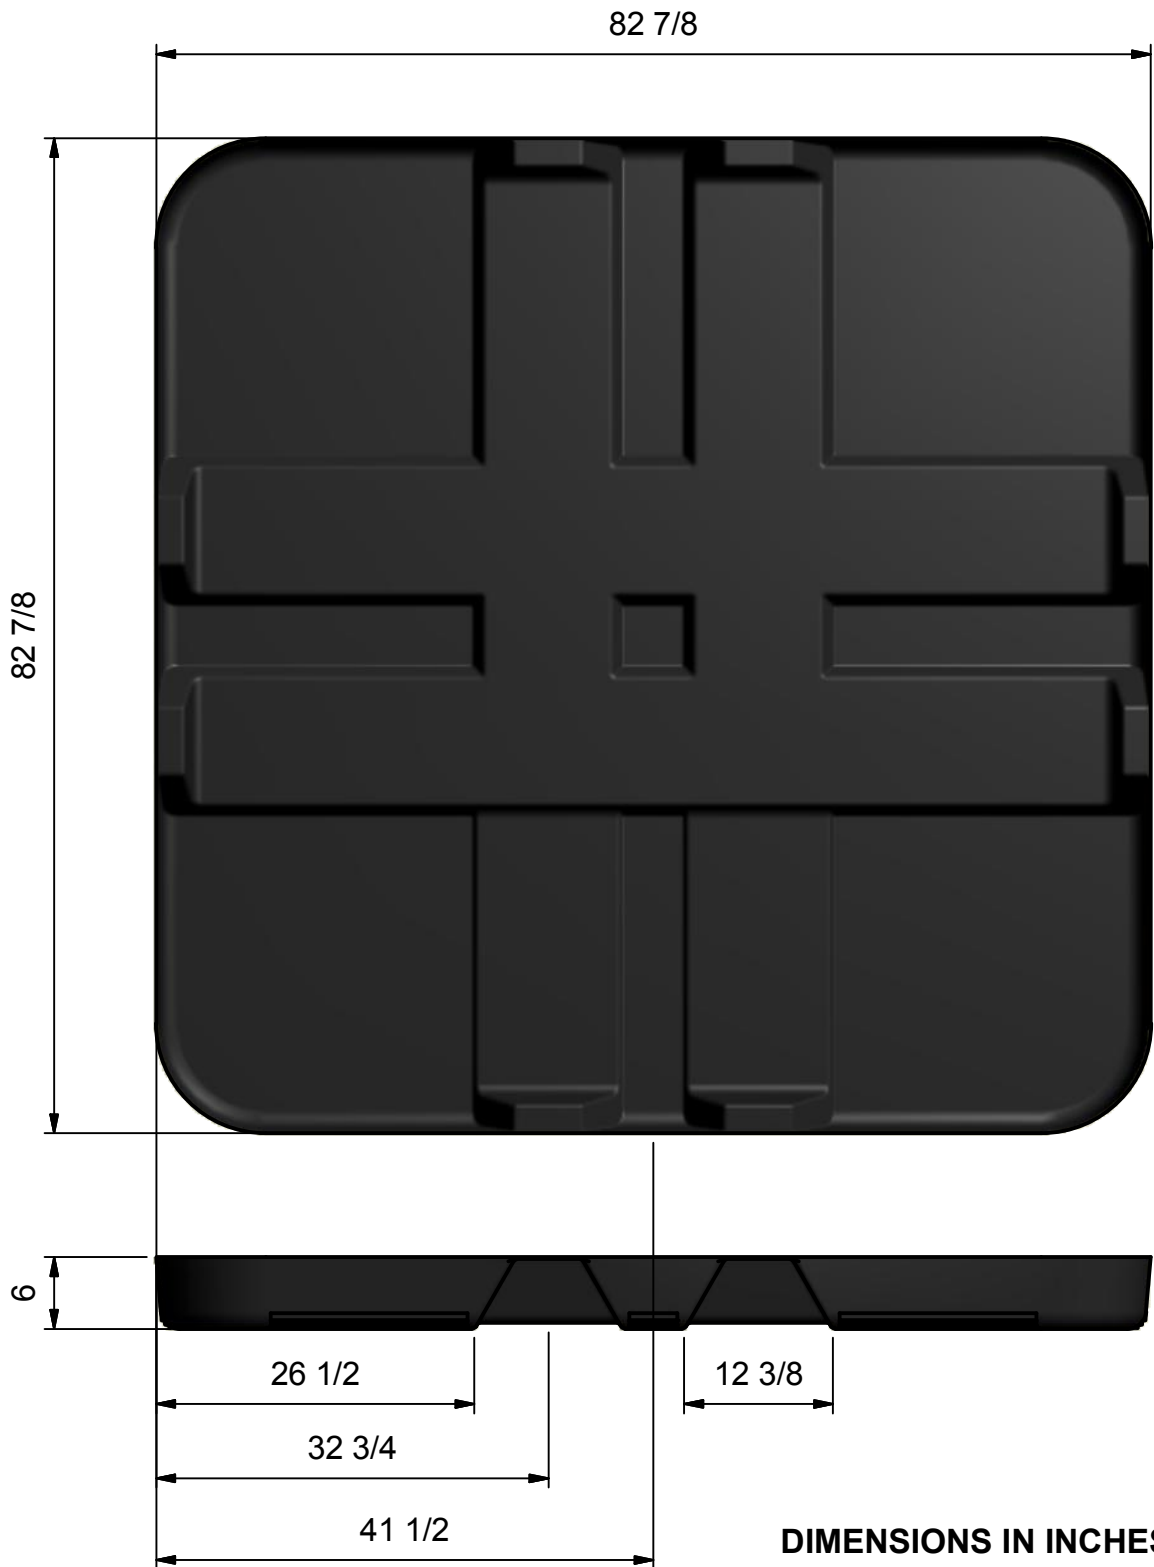

DIMENSIONS IN INCHES

*** DIMENSIONS ARE APPROXIMATE ***

DRAWN JLT	4/7/2016	Blue Falls Manufacturing Ltd.		
CHECKED		TITLE		
QA		7' SHELL_CABINET_FLOOR DIMENSIONS (in)		
MFG		SIZE	DWG NO	REV
APPROVED		A4		
		SCALE	SHEET 1 OF 3	

DIMENSIONS IN INCHES

*** DIMENSIONS ARE APPROXIMATE ***

DRAWN JLT	4/7/2016	Blue Falls Manufacturing Ltd.		
CHECKED				
QA		TITLE		
MFG		7' SHELL_CABINET_FLOOR DIMENSIONS (in)		
APPROVED		SIZE	DWG NO	REV
		A4		
		SCALE	SHEET 2 OF 3	

DIMENSIONS IN INCHES

*** DIMENSIONS ARE APPROXIMATE ***

DRAWN JLT	4/7/2016	Blue Falls Manufacturing Ltd.		
CHECKED		TITLE		
QA		7' SHELL_CABINET_FLOOR DIMENSIONS (in)		
MFG		SIZE	DWG NO	REV
APPROVED		A4		
		SCALE		SHEET 3 OF 3